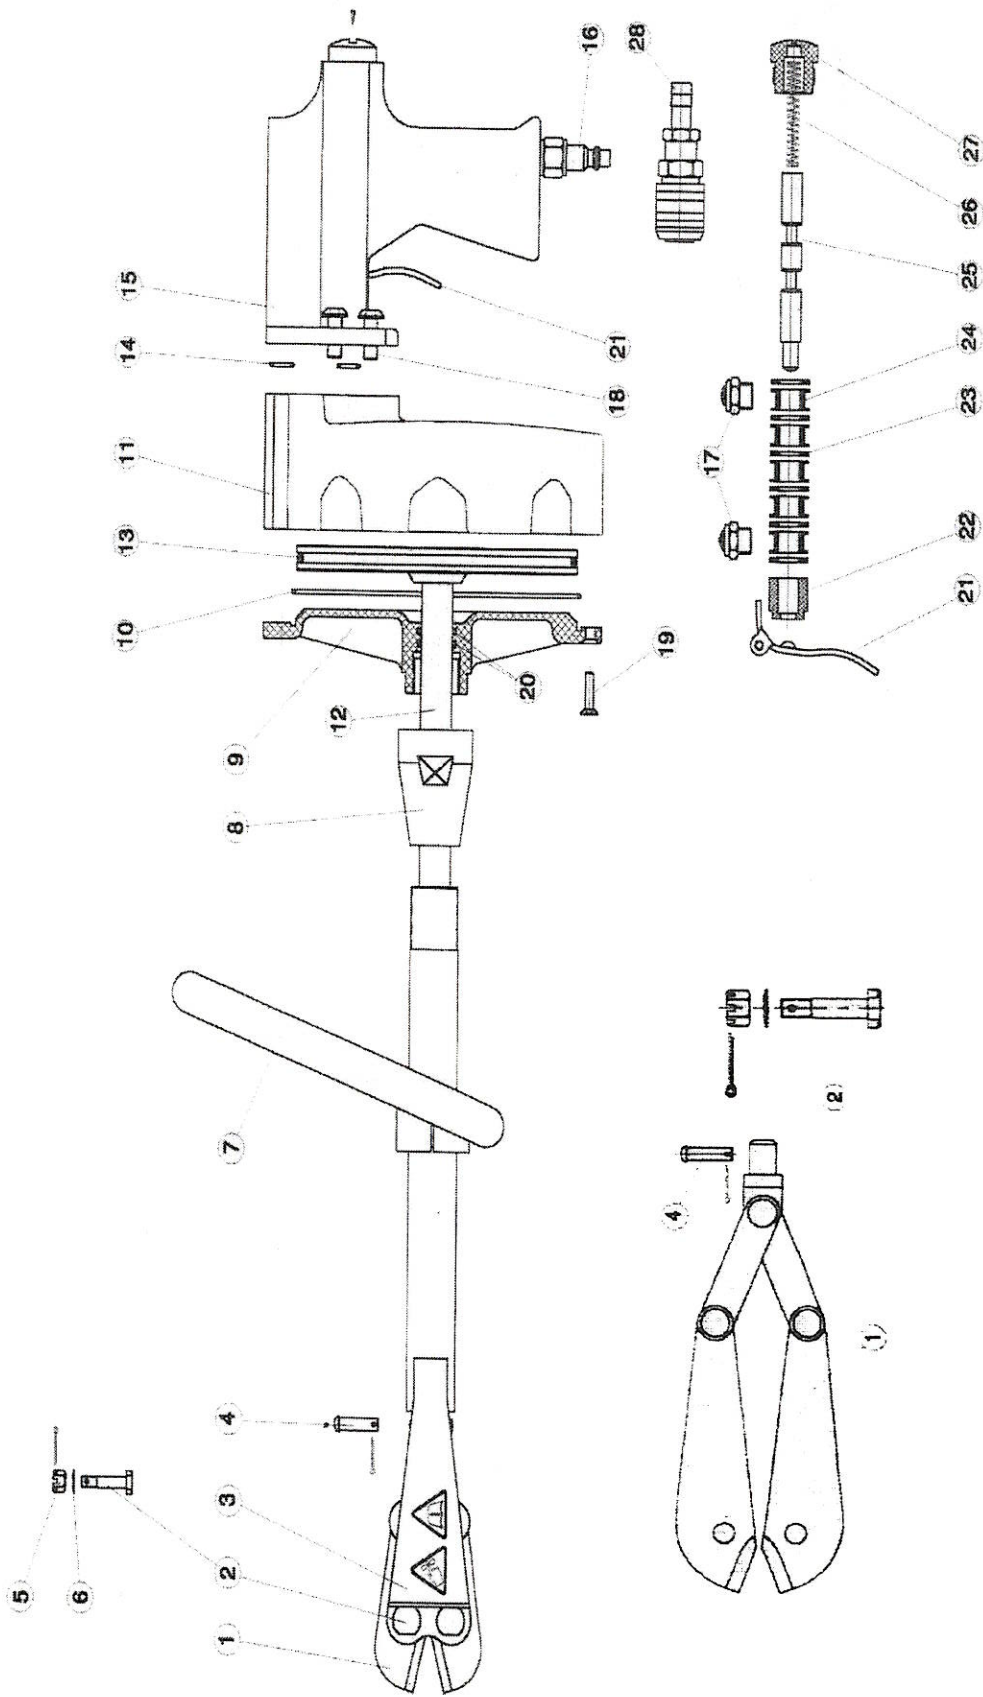

# KRC 6

### Parts-List for Model KRC 6

No.	Code	Part name / Description	Qty Unit	Remarks
1	C80LAPL	Set of blades	1	
2	6001	Front axle	2	
3	6009	Rear guide support	1	
4	6007	Hinge bolt	1	
5	6002	Female Screw	1	
6	6004	Steel washer	1	
7	6003	Hinge	1	
8	7003	Counter nut	1	
9	6011	Rear lid	1	
10	6012	Lid joint	1	
11	6014	Cylinder body	1	
12	6035	Piston	1	
13	6016	Piston joint	1	
14	6017	Couple joints	2	
15	6020	Distributor body	1	
16	6032	¼" Tube connector	1	
17	6031	3/8" Silencers	2	
18	6018	Distributor screws	4	
19	6034	Lid-fastening screws	9	
20	6013	Piston rod joints	2	
21	6021	Trigger	1	
22	6026	Bearer guide	1	
23	6027	Distributor joints	6	
24	6028	Distributor spacers	5	
25	6025	Bearer	1	
26	6029	Spring	1	
27	6030	Distributor lid	1	
28	6033	¼" Connector female	1	